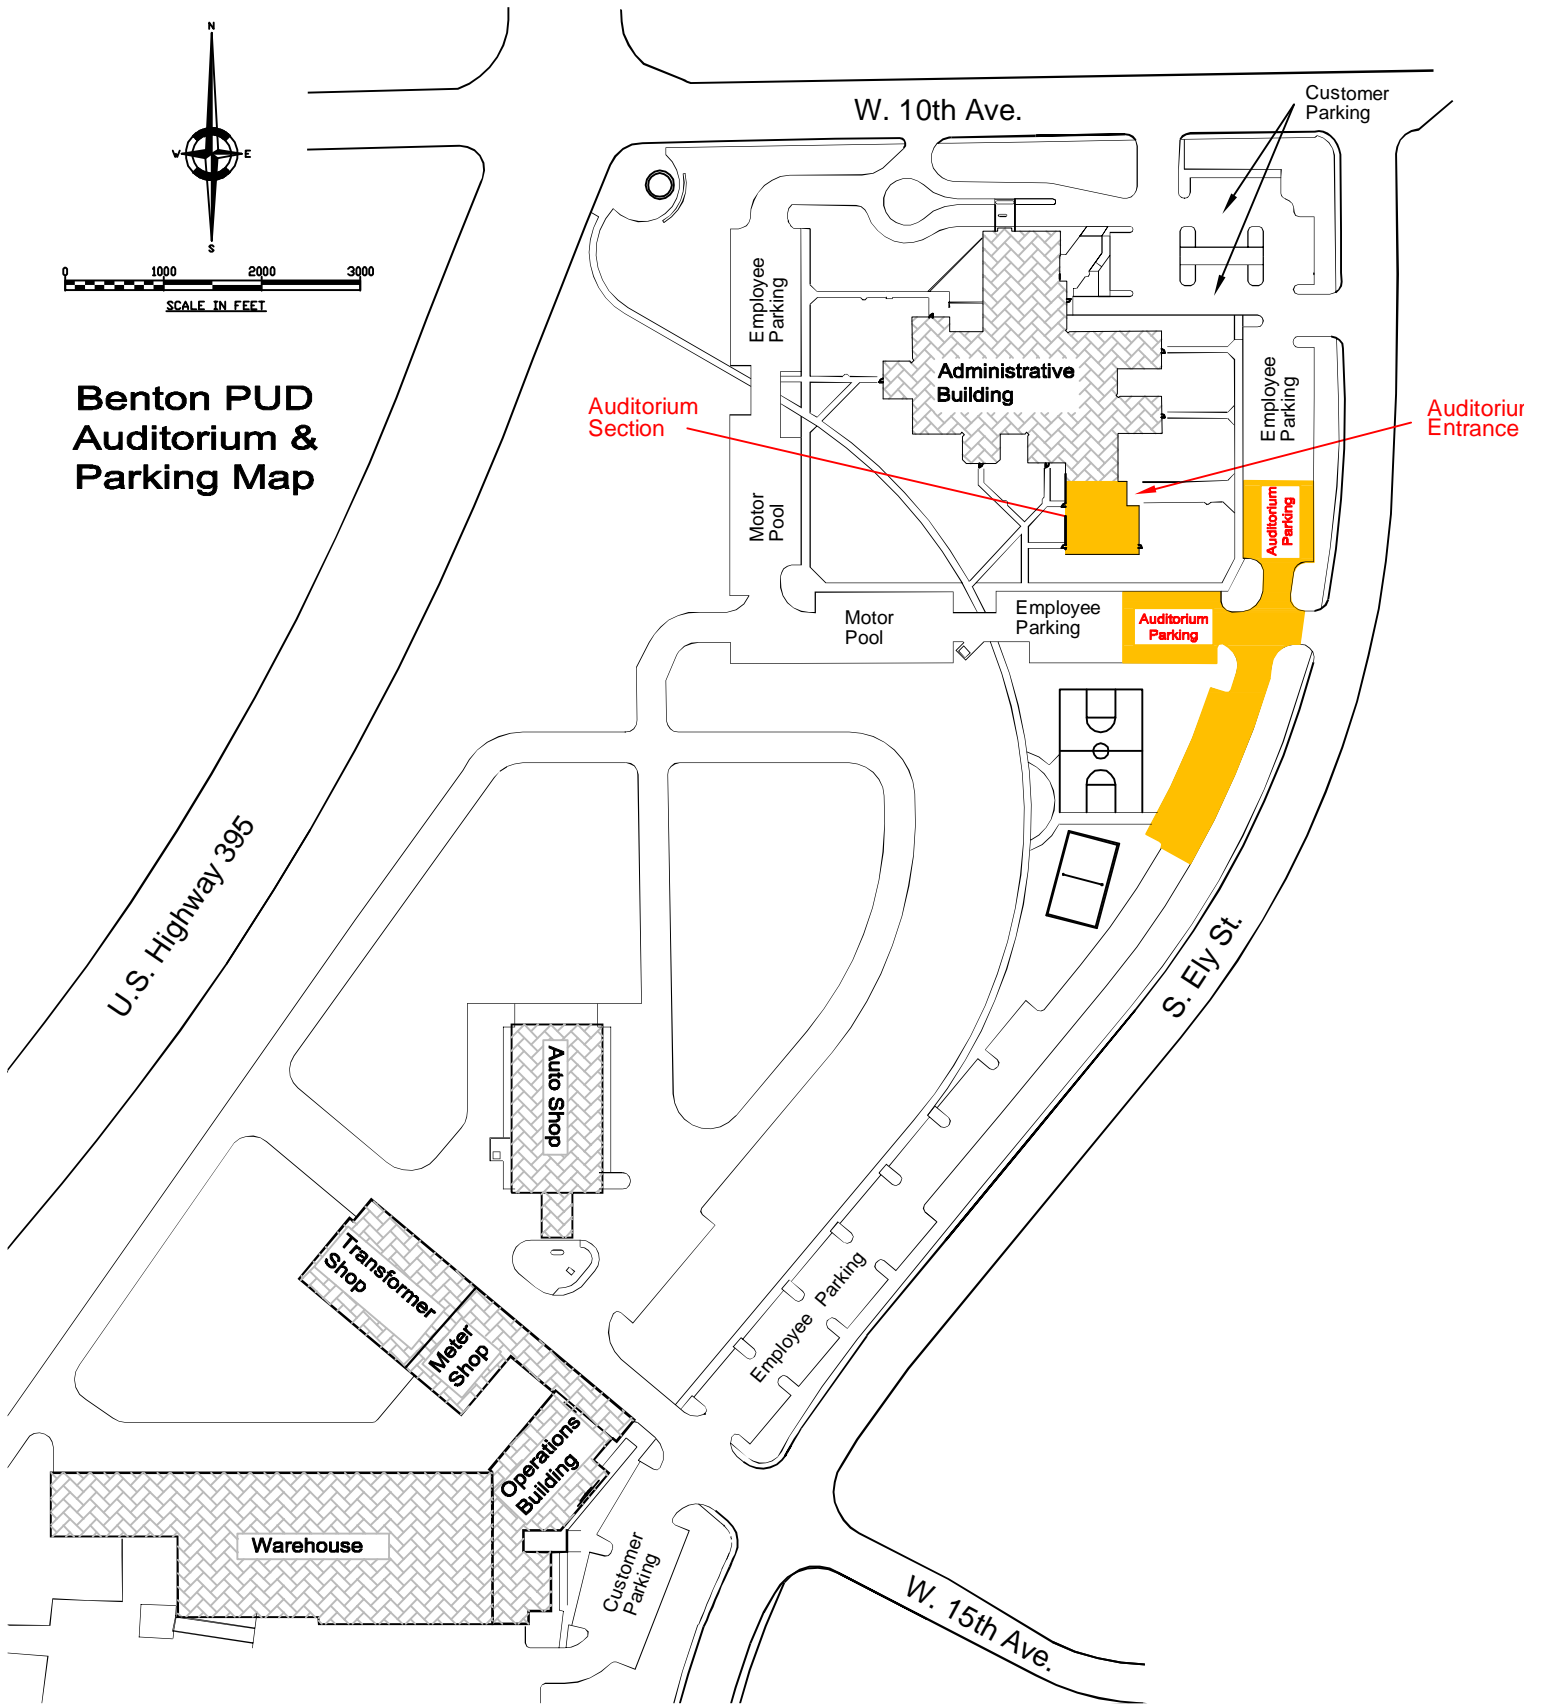

Benton PUD Auditorium & Parking Map

Auditorium Parking Information

1. Please utilize the area zoned "Auditorium Parking" only.
2. BPUD encourages all visitors to receive a copy of this map as a guide for locating and parking in the designated area's.
3. Feel free to utilize all available parking area's during non-business hours, weekends, and observed holiday's.