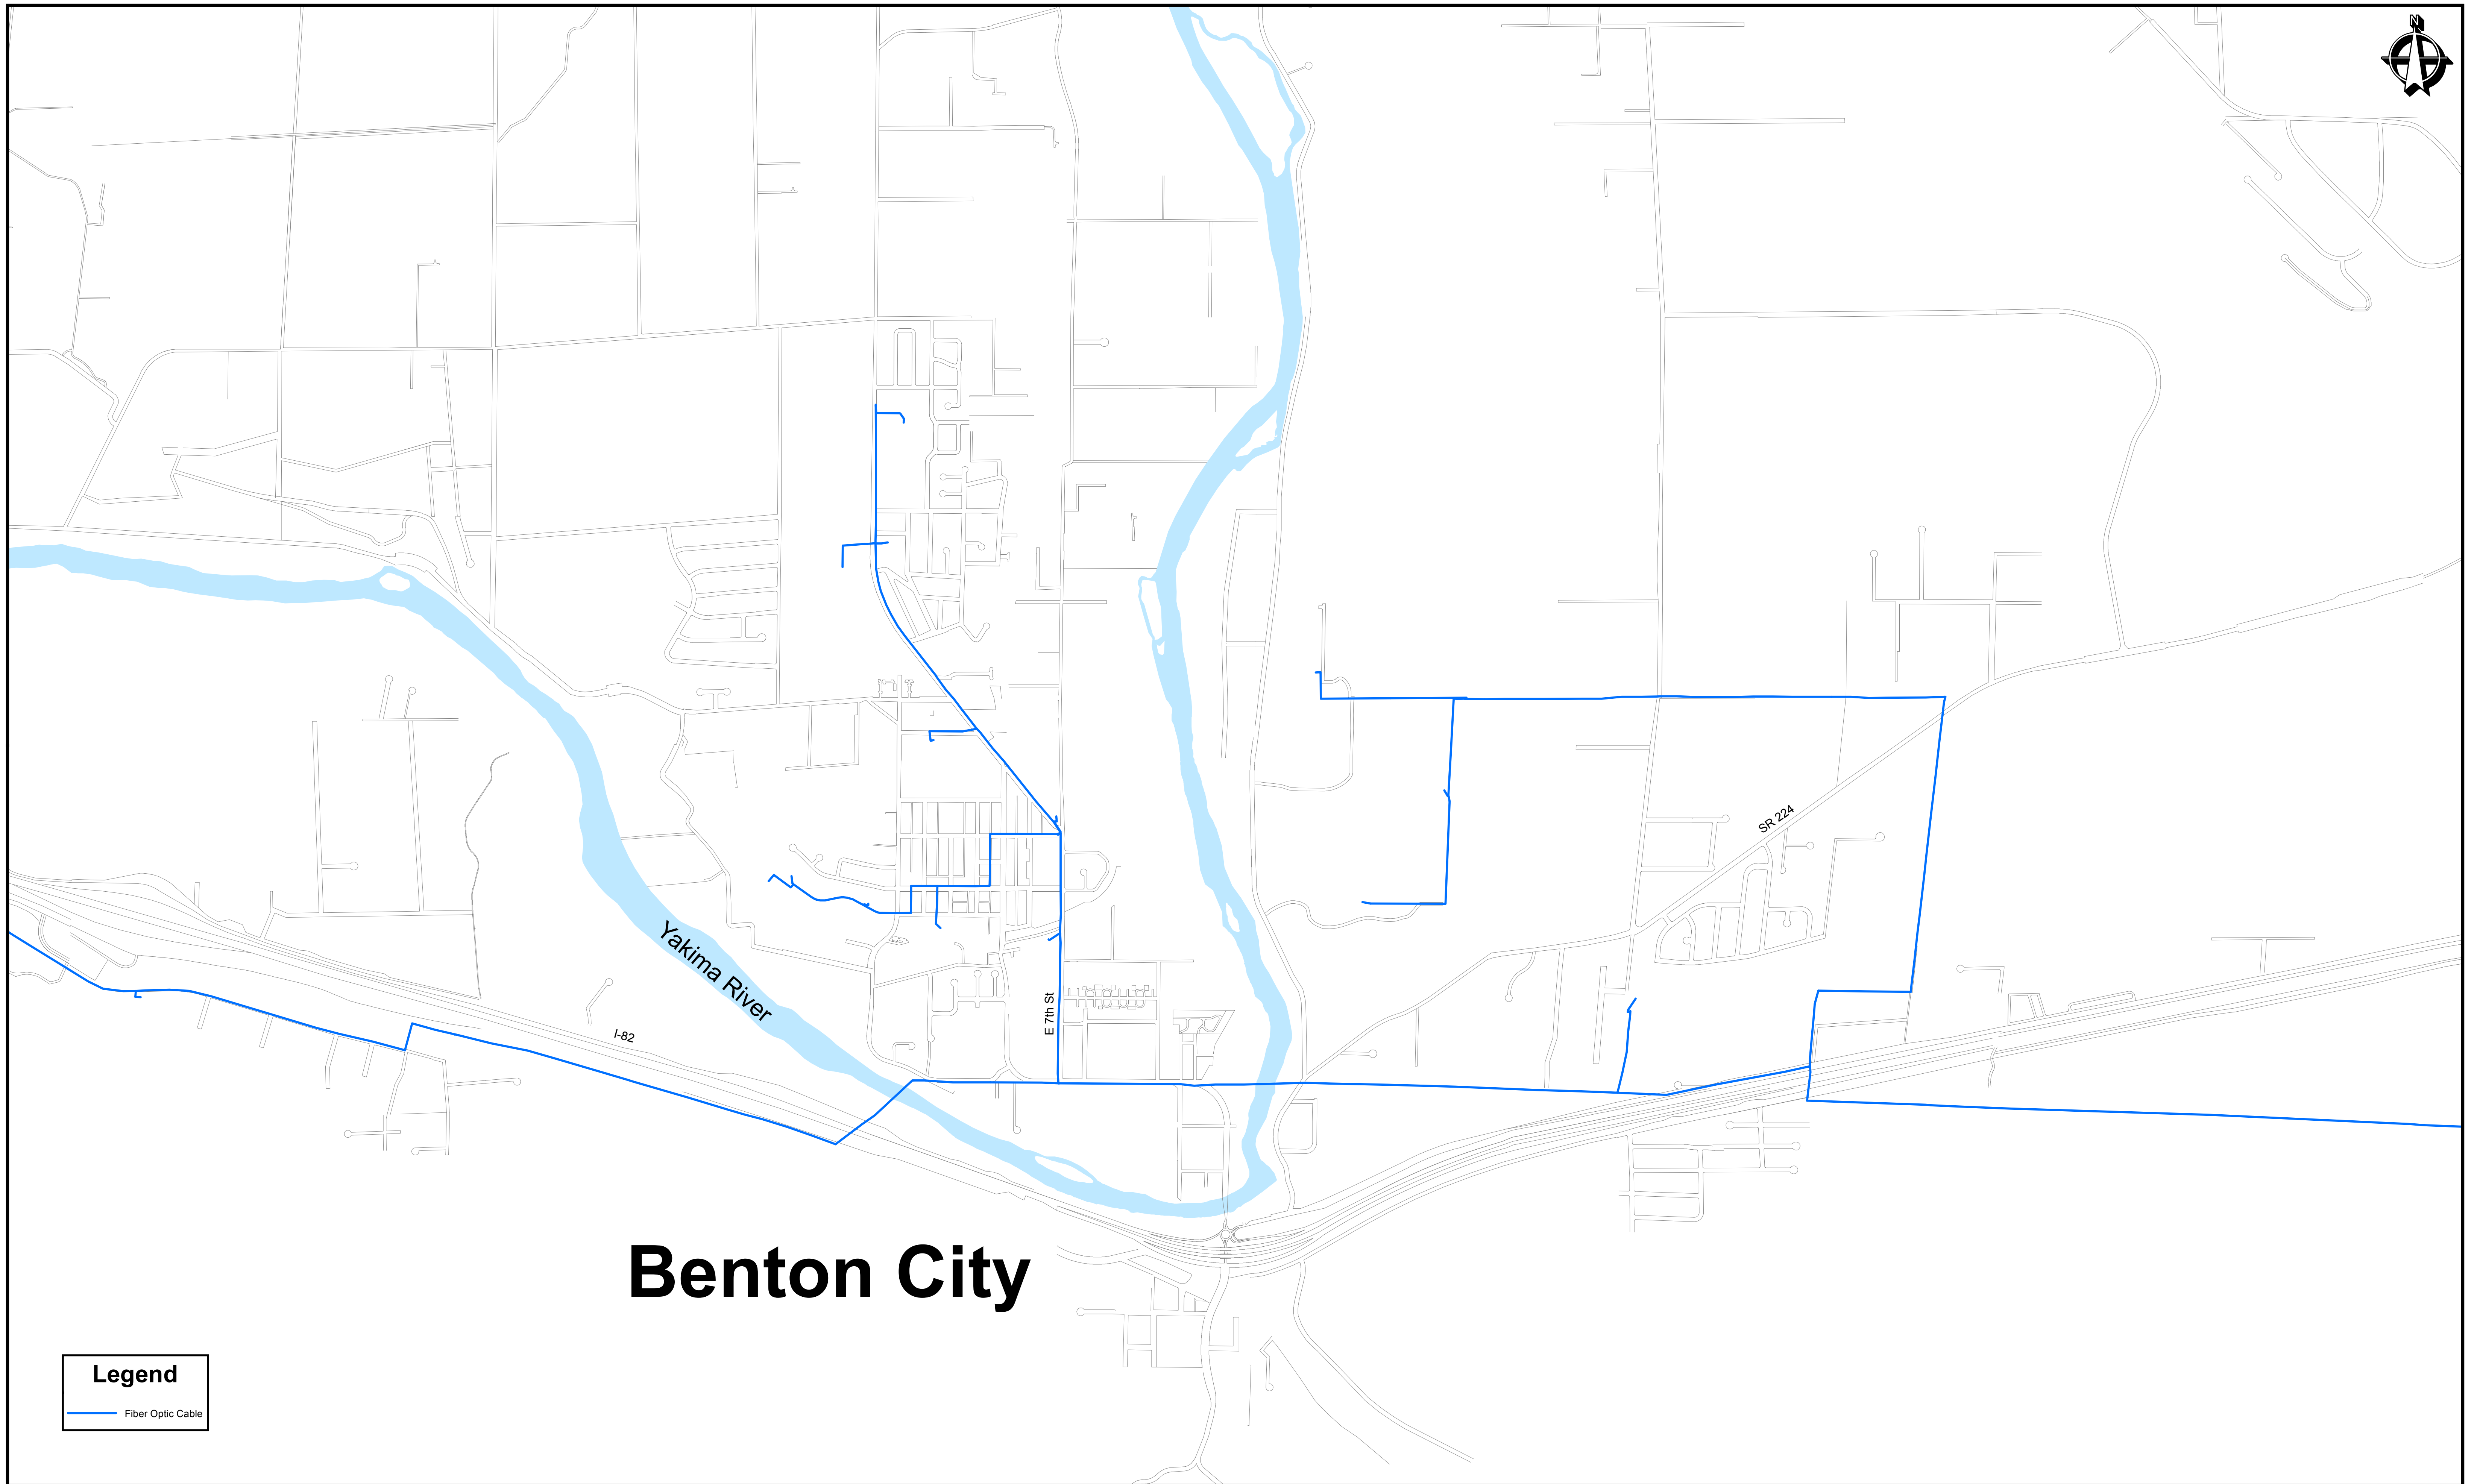

Kennewick

Legend

— Fiber Optic Cable

	DRAWN BY	waddellj	DATE	8/22/2019	SCALE	N.T.S.
	MAP NO.	N/A				
	DRAWING NAME	Kennewick-Fiber				

BENTON PUD FIBER SYSTEM

Benton City

Legend

— Fiber Optic Cable

	DRAWN BY	waddellj	DATE	8/22/2019	SCALE	N.T.S.
	MAP NO.	N/A				
	DRAWING NAME	BentonCity-Fiber				

**BENTON PUD
BENTON CITY FIBER SYSTEM**

Prosser

Legend

— Fiber Optic Cable

DRAWN BY	waddellj	DATE	8/22/2019	SCALE	N.T.S.
MAP NO.	N/A				
DRAWING NAME	Prosser-Fiber				