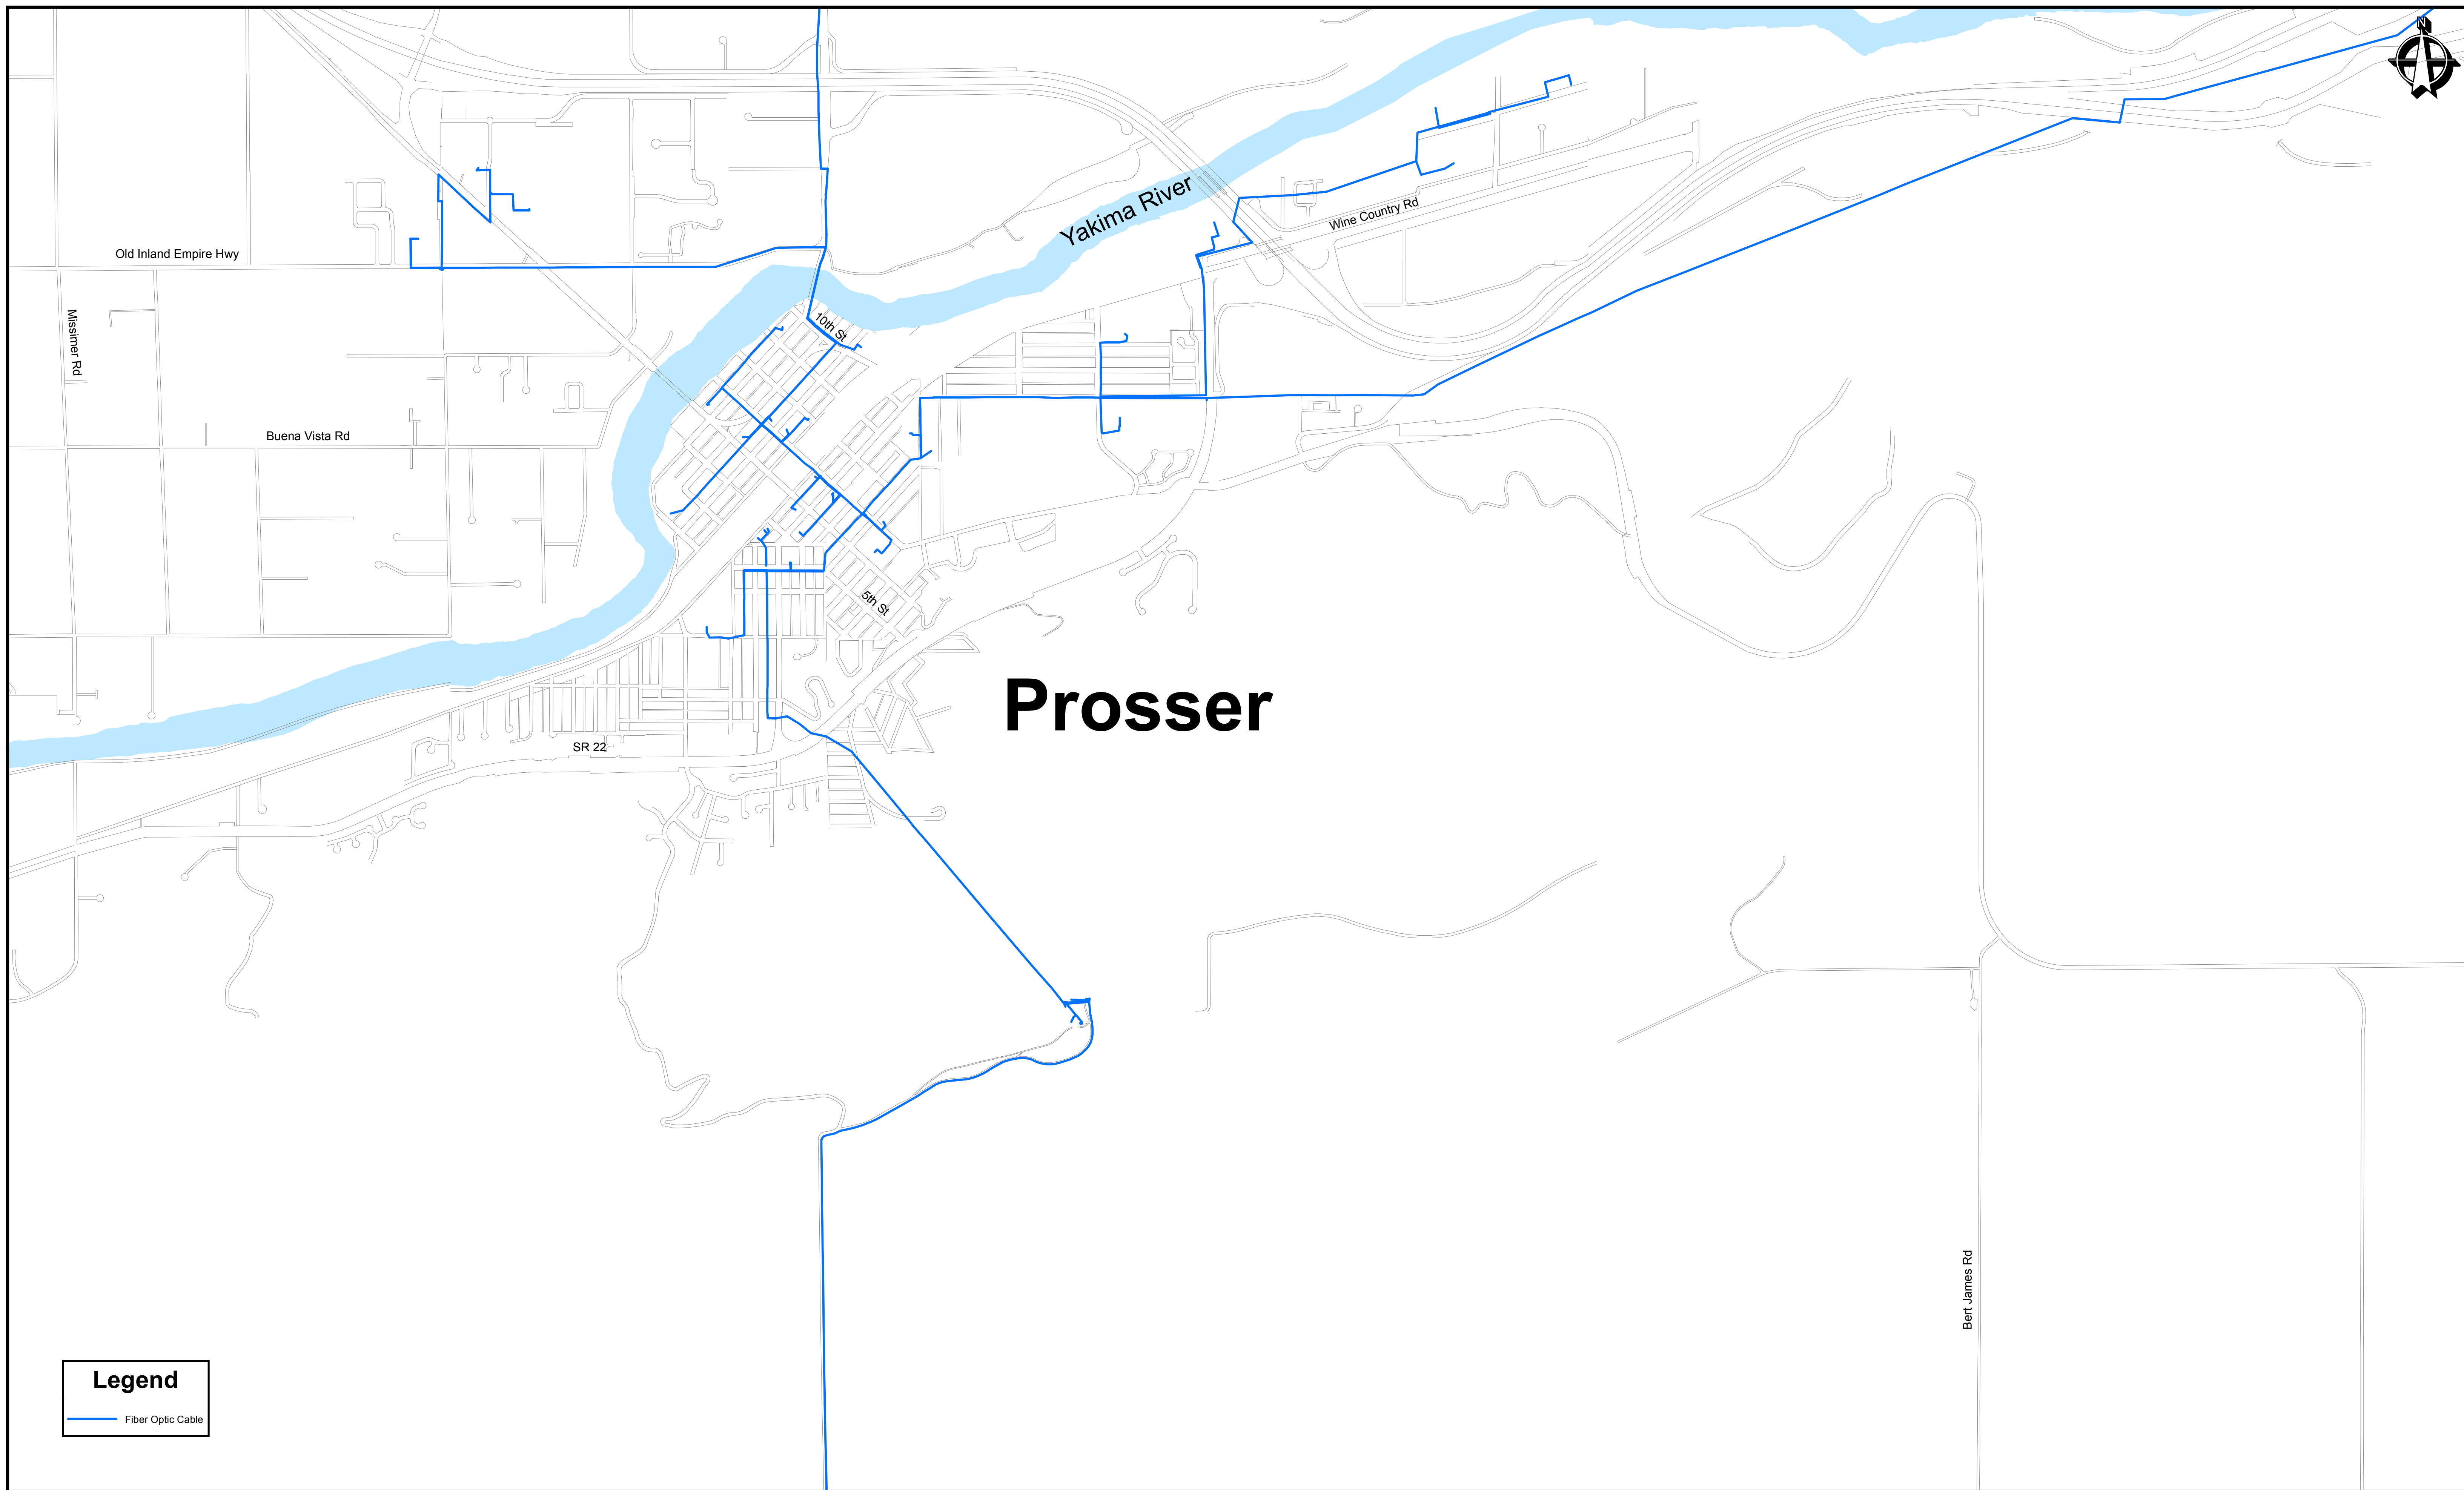

Kennewick

Legend

— Fiber Optic Cable

	DRAWN BY	waddellj	DATE	8/22/2019	SCALE	N.T.S.
	MAP NO.	N/A				
	DRAWING NAME	Kennewick-Fiber				

BENTON PUD FIBER SYSTEM

Benton City

Legend

— Fiber Optic Cable

	DRAWN BY	waddellj	DATE	8/22/2019	SCALE	N.T.S.
	MAP NO.	N/A				
	DRAWING NAME	BentonCity-Fiber				

**BENTON PUD
BENTON CITY FIBER SYSTEM**

Prosser

Legend

— Fiber Optic Cable

DRAWN BY	waddellj	DATE	8/22/2019	SCALE	N.T.S.
MAP NO.	N/A				
DRAWING NAME	Prosser-Fiber				